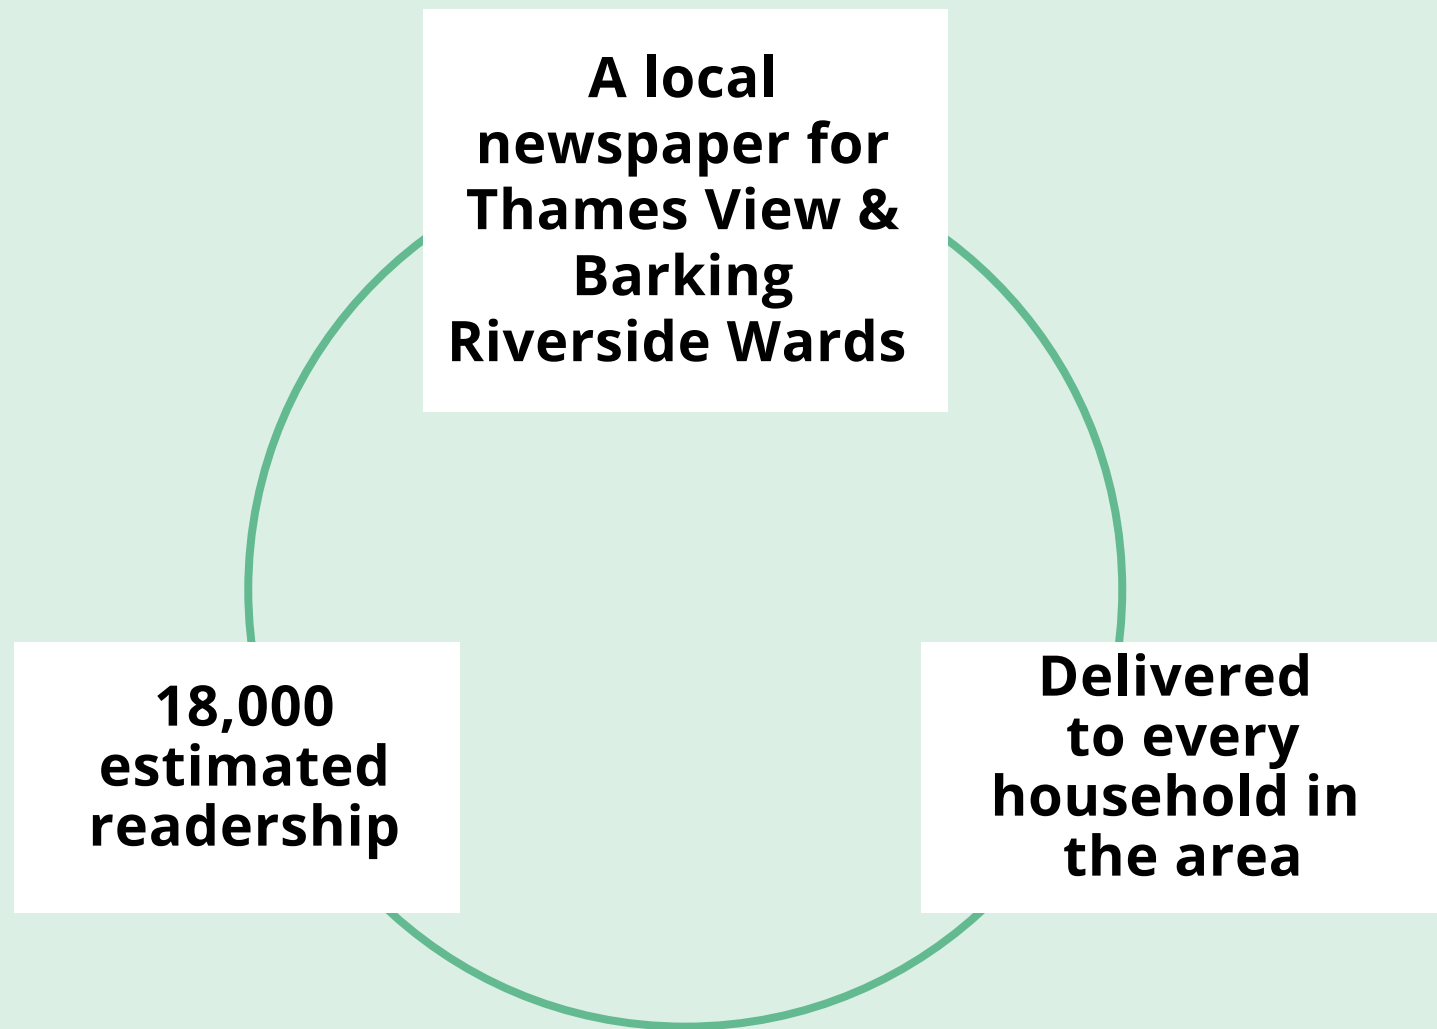

MEDIA PACK

2023

Brought to you by:

Funded by:

ABOUT US

The RiverView is a resident-led local newspaper. It includes news about the Barking Riverside development and the surrounding areas, as well as events, interviews and opinion pieces written by local residents.

Hafizur - Resident

Sherin - Resident

Venilia - Resident

Zahra
Resident & Thames Life Staff

Zainab
Resident & Thames Life Staff

WHERE WE COVER

OUR AUDIENCE

The RiverView is a resident-led local newspaper. It's a free, not-for-profit quarterly publication.

NEWSPAPER ADVERTISING

The RiverView has a circulation of 6,000 copies per issue and an estimated readership of 18,000 people. It is distributed to every household across Barking Riverside, Scrattons Farm & Thames View – and also available from community venues within the local area.