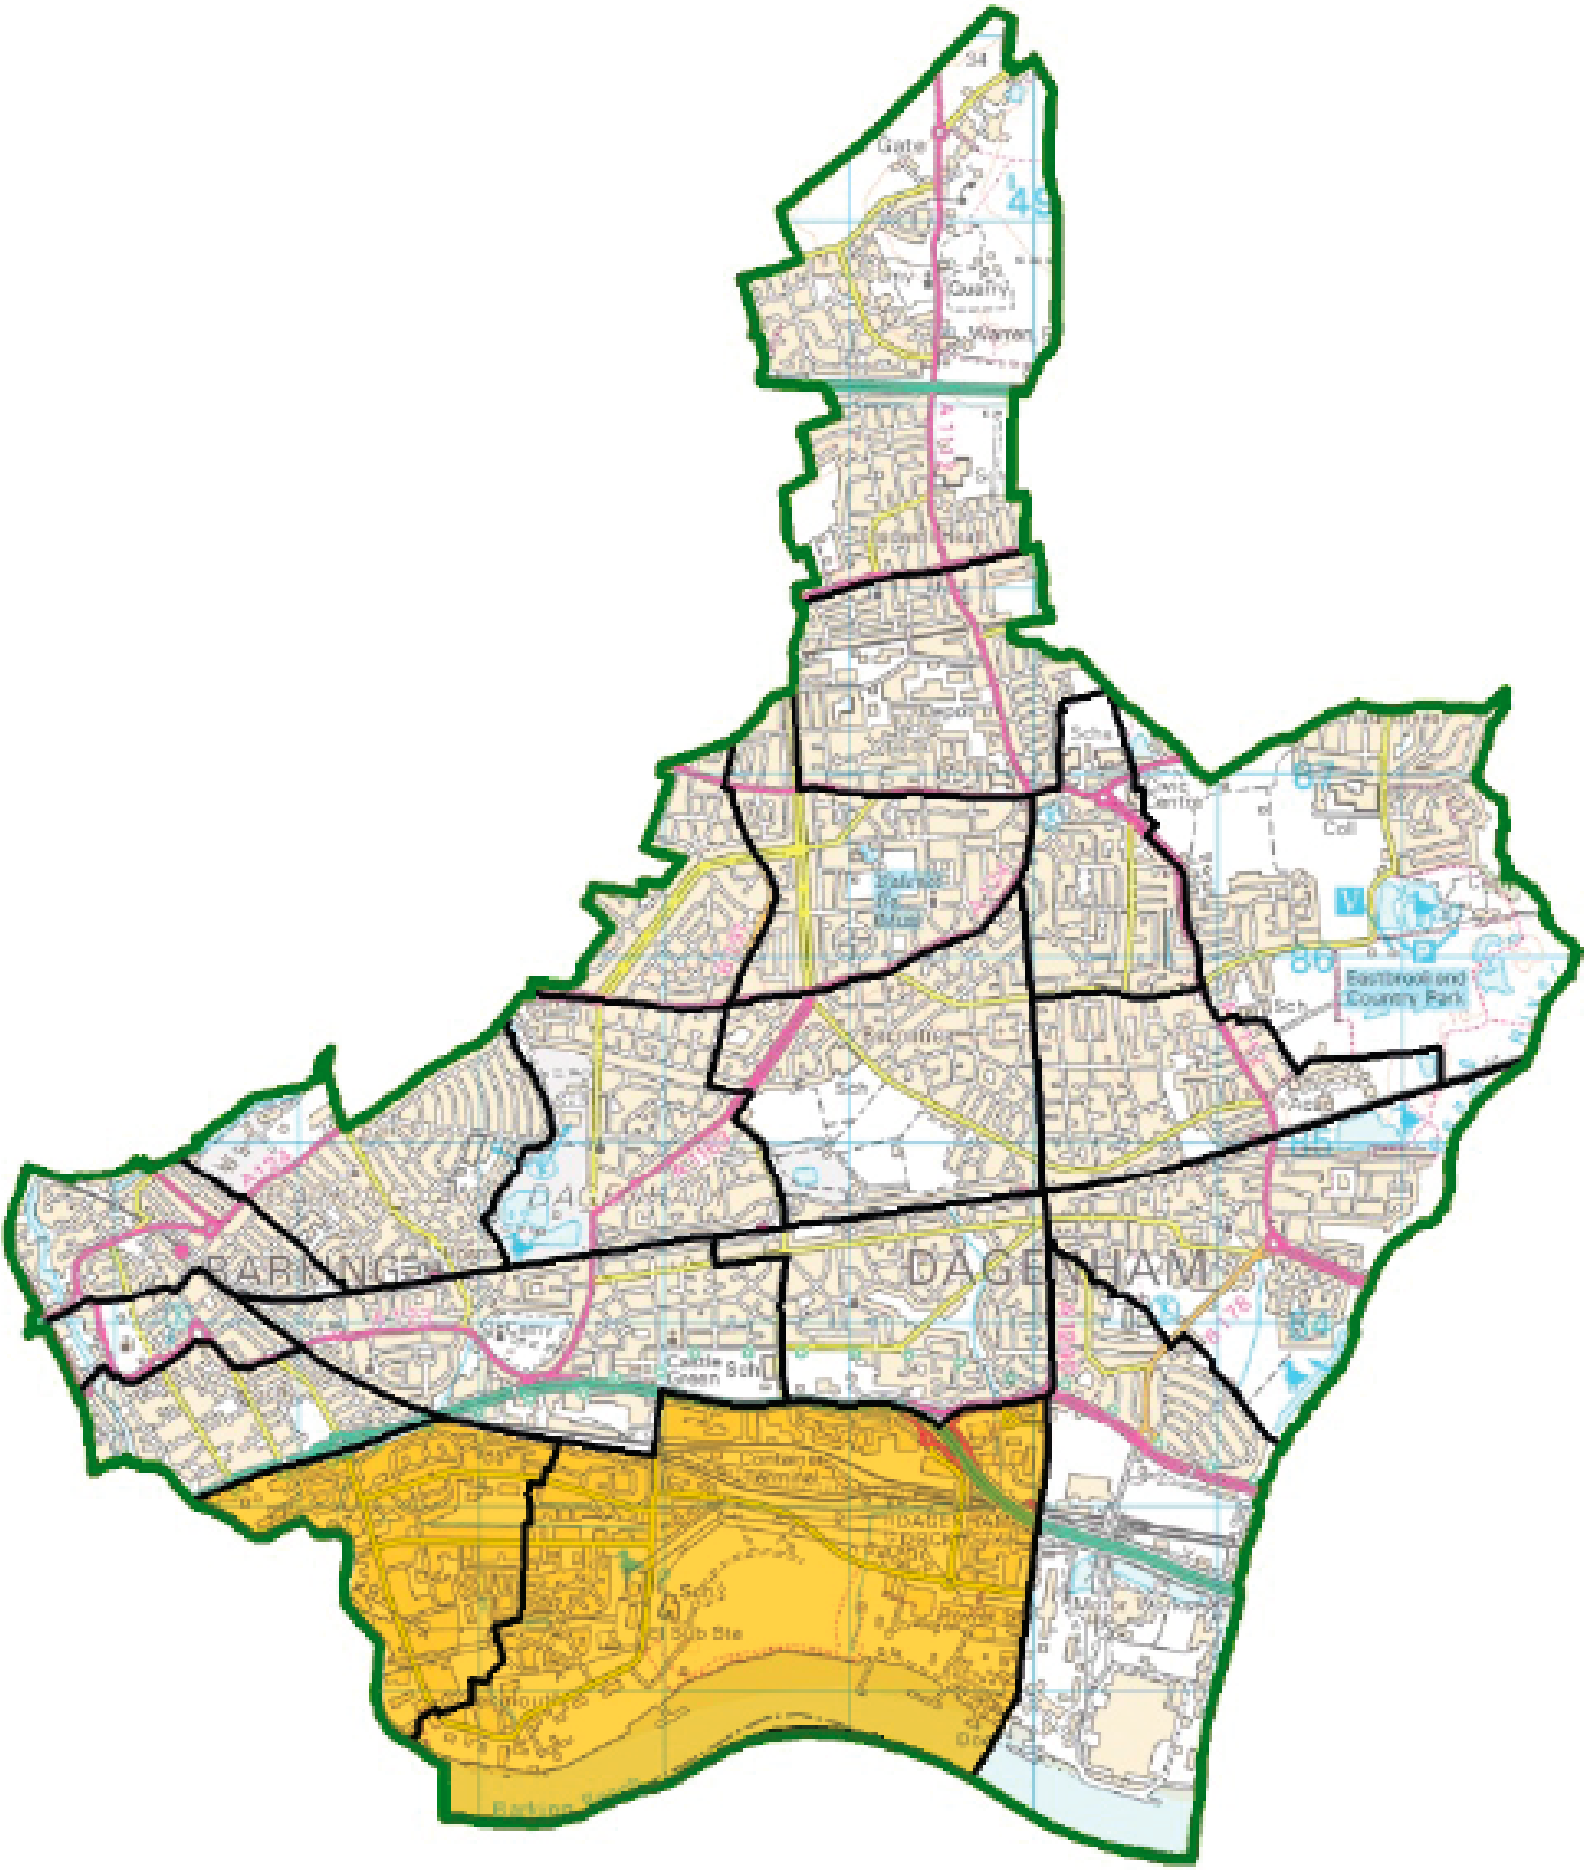

MEDIA PACK

2023

Brought to you by:

Funded by:

ABOUT US

The RiverView is a resident-led local newspaper. It includes news about the Barking Riverside development and the surrounding areas, as well as events, interviews and opinion pieces written by local residents.

Hafizur - Resident

Sherin - Resident

Venilia - Resident

Zahra
Resident & Thames Life Staff

Zainab
Resident & Thames Life Staff

WHERE WE COVER

OUR AUDIENCE

The RiverView is a resident-led local newspaper. It's a free, not-for-profit quarterly publication.

NEWSPAPER ADVERTISING

The RiverView has a circulation of 6,000 copies per issue and an estimated readership of 18,000 people. It is distributed to every household across Barking Riverside, Scrattons Farm & Thames View – and also available from community venues within the local area.